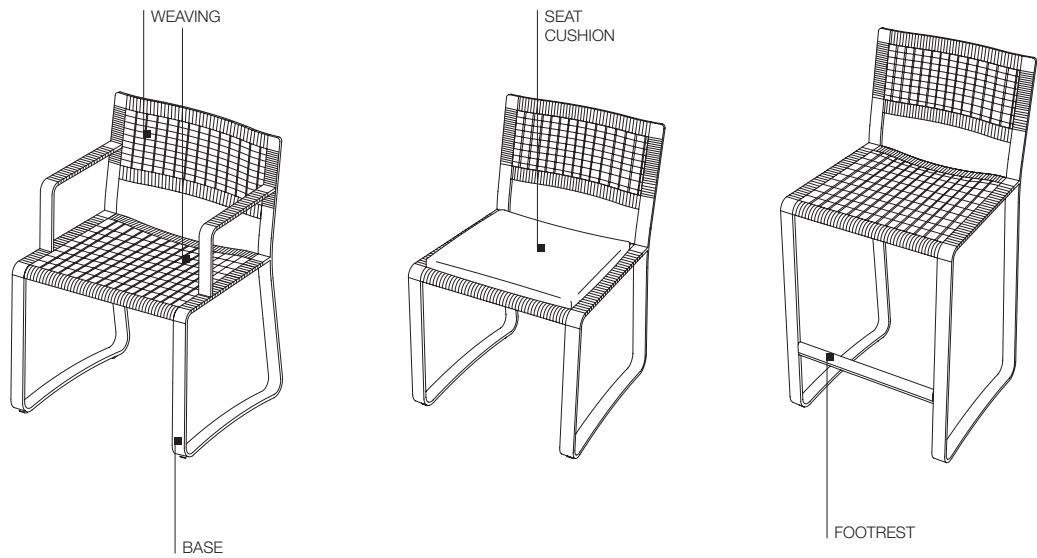

TIMEOUT COLLECTION GREEN POINT — VINCENT VAN DUYSSEN 2022

1—
3

In the seating, the theme of the band of burnished painted Aluminum, the fil rouge of the Collection, is taken up again in a more leisurely rhythm to create the structure. The bending of the band draws the shape of the backrest and sled bases, with dynamic, agile and with no corners. A dense, handcrafted polypropylene rope cover is woven onto the metal frame. More compact in its seating dimensions, the stool from the Timeout Collection has a slender structure, characterised by a flat band in burnished painted Aluminum with no corners. Seen in profile, the slender thickness of the band gives the stool a delicate, airy silhouette, contrasting with the dense, textured upholstery in the traditional weave pattern that characterises the entire Timeout Collection. A multipurpose element with an accentuated horizontal nature, the bench lends itself well to the freedom of use and mobility inherent in outdoor furniture.

SEAT CUSHION

insert in shaped polyurethane, cover in waterproof polyester fibre, 100% recyclable

WEAVING

polypropylene fibre

FOOTREST (STOOL)

nylon

WATERPROOF COVER

100% polyester

2—
3

DATASHEET

REGISTERED
DESIGN

2026

DIMENSIONS

Notes

- For chairs, stool and benches: the seat cushion is recommended.
- No reductions of any kind or changes to the finish are possible.

When ordering