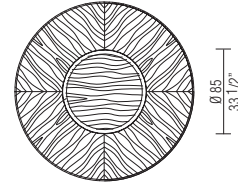

round table

ATA01

Ø 160

Ø 63"

ATA02

Ø 180

Ø 70 7/8"

diagram of wood pieces
table top

round table

with Lazy Susan Ø 85 - 33 1/2"

ATA11

Ø 160

Ø 63"

ATA12

Ø 180

Ø 70 7/8"

diagram of wood pieces
top with Lazy Susan

Molteni & C

3—
3

DATASHEET

REGISTERED
DESIGN

IX.2021

moltenigroup.com

Dimensions in centimeters and inches. The right to discontinue and make changes is reserved. This information is based on the latest product information available at the time of printing.