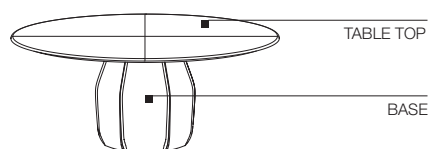

CEMENT GROUT BASE

Internal structure in metal with cement counterweights. External block made of moulded structural polyurethane with manually applied cement composite finish.

TABLE TOP

Medium density fibreboard panel veneered in Eucalyptus (*Eucalyptus globulus*) or Oak (*Quercus*) or hand-finished in cement composite.

LAZY SUSAN

In folded aluminium sheet veneered in Eucalyptus (*Eucalyptus globulus*) or Oak (*Quercus*).
Hardware for rotation mechanism in different materials.

DATASHEET

REGISTERED
DESIGN

IX.2021

DIMENSIONS