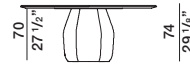

round table

with Lazy Susan Ø 85 - 33 1/2"

ATA11

Ø 160

Ø 63"

ATA12

Ø 180

Ø 70 7/8"

diagram of wood pieces
top with Lazy Susan

Molteni & C

3—
3

DATASHEET

REGISTERED
DESIGN

IX.2021

moltenigroup.com

Dimensions in centimeters and inches. The right to discontinue and make changes is reserved. This information is based on the latest product information available at the time of printing.