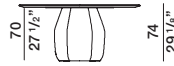

round table

with Lazy Susan Ø 85 - 33 1/2"

ATA11

Ø 160

Ø 63"