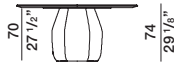

LAZY SUSAN

In folded aluminium sheet veneered in Eucalyptus (*Eucalyptus globulus*) or Oak (*Quercus*).
Hardware for rotation mechanism in different materials.

DATASHEET

REGISTERED
DESIGN

IX.2021

DIMENSIONS

round table

ATA01

Ø 160

Ø 63"

ATA02

Ø 180

Ø 70 7/8"

diagram of wood pieces
table top