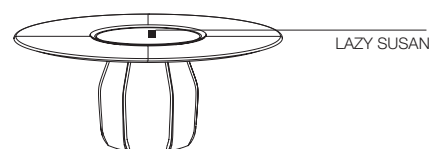

CEMENT GROUT BASE

Internal structure in metal with cement counterweights. External block made of moulded structural polyurethane with manually applied cement composite finish.

TABLE TOP

Medium density fibreboard panel veneered in Eucalyptus (*Eucalyptus globulus*) or Oak (*Quercus*) or hand-finished in cement composite.

LAZY SUSAN

In folded aluminium sheet veneered in Eucalyptus (*Eucalyptus globulus*) or Oak (*Quercus*).
Hardware for rotation mechanism in different materials.

DATASHEET

REGISTERED
DESIGN

IX.2021

DIMENSIONS