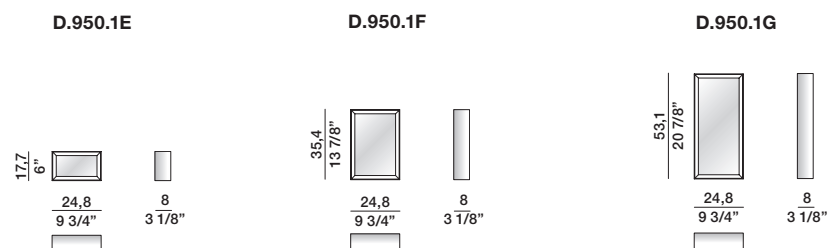

DIMENSIONS

framed mirrors

DATASHEET

REGISTERED
DESIGN

IX.2021

moltenigroup.com

Dimensions in centimeters and inches. The right to discontinue and make changes is reserved. This information is based on the latest product information available at the time of printing.