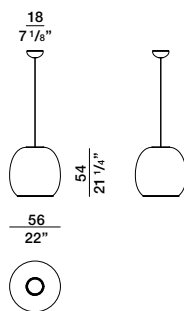

DIMENSIONS

Notes

No reductions of any kind or changes to the finish are possible.

When ordering

Always indicate the item code and the finish.

Floor lamp Meridiano tall

LMETA

waterproof cover XLMETA

Floor lamp Meridiano low

LMETB

waterproof cover XLMETB

Floor lamp Out

LOUTA

Suspension lamps

Closer A

LCLSA

Closer B

LCLSB

Closer C

LCLSC

DATASHEET

REGISTERED
DESIGN

2026