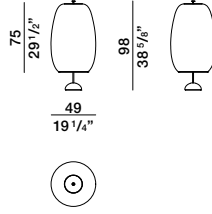

2026

DIMENSIONS

Notes

No reductions of any kind or changes to the finish are possible.

When ordering

Always indicate the item code and the finish.

Floor lamp Meridiano tall

LMETA

DIMENSIONS

Lamps table/floor

Closer A

LCLTA

Closer B

LCLTB

Closer C

LCLTC