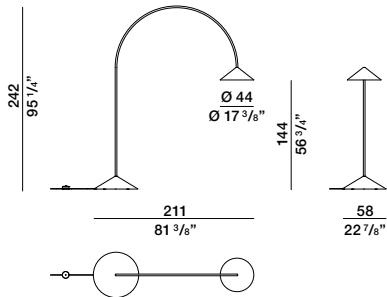

DIMENSIONS

Notes

No reductions of any kind or changes to the finish are possible.

When ordering

Always indicate the item code and the finish.

Floor lamp Meridiano tall

LMETA

waterproof cover XLMETA

Floor lamp Meridiano low

LMETB

waterproof cover XLMETB

Floor lamp Out

LOUTA

Suspension lamps

Closer A

LCLSA