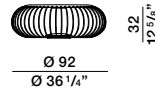

Floor lamp Meridiano low

LMETB

waterproof cover XLMETB