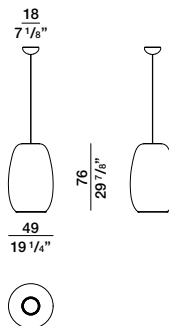

Closer B

LCLSB