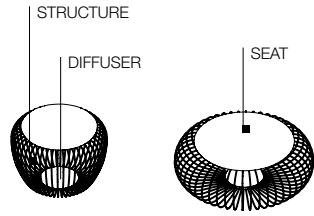

TECHNICAL INFORMATION

Molteni & C | OUTDOOR

MERIDIANO