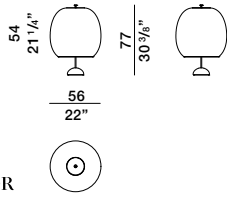

2026

DIMENSIONS

Notes

No reductions of any kind or changes to the finish are possible.

When ordering

Always indicate the item code and the finish.

Floor lamp Meridiano tall

LMETA

LCLSA

Closer B

LCLSB

Closer C

LCLSC

DATASHEET

REGISTERED
DESIGN

2026

DIMENSIONS

Lamps table/floor

Closer A

LCLTA

Closer B

LCLTB

Closer C

LCLTC