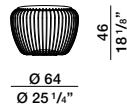

2026

DIMENSIONS

Notes

No reductions of any kind or changes to the finish are possible.

When ordering

Always indicate the item code and the finish.

Floor lamp Meridiano tall

LMETA