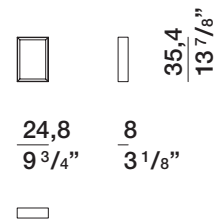

D.950.1
**FRAMED
MIRRORS**—
GIO PONTI
1950 / 2012

FINISHES

Made of white hand-painted solid wood.

Molteni & C

TECHNICAL INFORMATION

FRAME

Solid toulipier wood (liriodendron tulipifera). Hand brush painted in white acrylic.

MIRROR

Silvered glass 3 mm thick with safety coating.

2—
2

DIMENSIONS

framed mirrors

D.950.1E

D.950.1F

D.950.1G

DATASHEET

REGISTERED
DESIGN

IX.2018