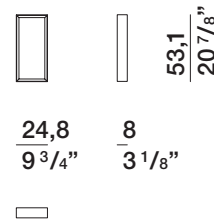

D.950.1G

DATASHEET

REGISTERED
DESIGN

IX.2018