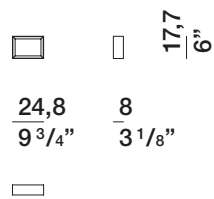

**FRAME**

Solid toulipier wood (liriodendron tulipifera). Hand brush painted in white acrylic.

**MIRROR**

Silvered glass 3 mm thick with safety coating.

2—  
 2

**DIMENSIONS**

**framed mirrors**

**D.950.1E**