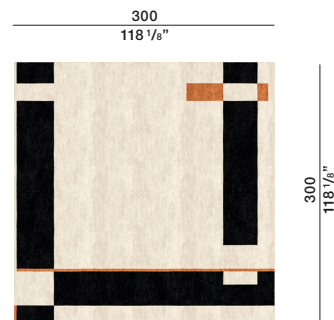

2026

moltenigroup.com

DEDALO—
BY PIERRE FREY
MARTA FERRI
2021

TECHNICAL INFORMATION

Height fleece: cm 1,5
Density: 5,5 kg/mq
Structure: hand-tufted
Wool, Tencel

COLOURS

Orange spark_Soft grey

MAINTENANCE

Molteni & C

2—
2

DIMENSIONS

TADE01

TADE02

TADE03

TADE04

Orange spark