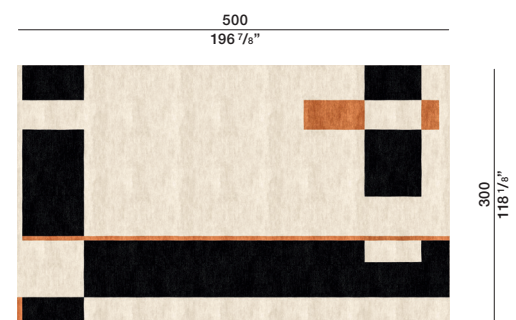

2026

moltenigroup.com

DEDALO—
BY PIERRE FREY
MARTA FERRI
2021

TECHNICAL INFORMATION

Height fleece: cm 1,5
Density: 5,5 kg/mq
Structure: hand-tufted
Wool, Tencel

COLOURS

Orange spark_Soft grey

MAINTENANCE

Molteni & C

2—
2

DIMENSIONS

TADE01

TADE02

TADE03

TADE04

Orange spark