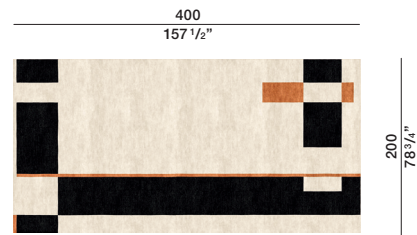

2026

moltenigroup.com

DEDALO—
BY PIERRE FREY
MARTA FERRI
2021

TECHNICAL INFORMATION

Height fleece: cm 1,5
Density: 5,5 kg/mq
Structure: hand-tufted
Wool, Tencel

COLOURS

Orange spark_Soft grey

MAINTENANCE

Molteni & C

2—
2

DIMENSIONS

TADE01

TADE02

TADE03

TADE04

Orange spark