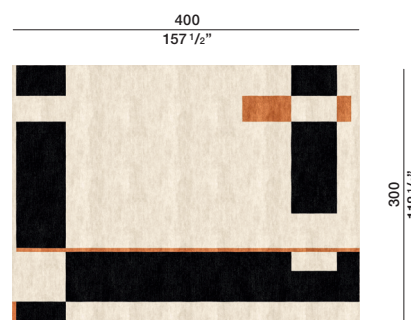

2026

moltenigroup.com

DEDALO—
BY PIERRE FREY
MARTA FERRI
2021

TECHNICAL INFORMATION

Height fleece: cm 1,5
Density: 5,5 kg/mq
Structure: hand-tufted
Wool, Tencel

COLOURS

Orange spark_Soft grey

MAINTENANCE

Molteni & C

2—
2

DIMENSIONS

TADE01

TADE02

TADE03

TADE04

Orange spark