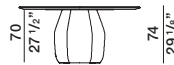

DATASHEET

REGISTERED
DESIGN

IX.2022

DIMENSIONS

round table

ATA01

Ø 160

Ø 63"

ATA02

Ø 180

Ø 70 7/8"

diagram of wood pieces
table top

round table

with Lazy Susan Ø 85 - 33 1/2"

ATA11

Ø 160