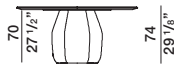

DATASHEET

REGISTERED
DESIGN

IX.2022

DIMENSIONS

round table

ATA01

Ø 160

Ø 63"

ATA02

Ø 180

Ø 70 7/8"

diagram of wood pieces
table top

round table

with Lazy Susan Ø 85 - 33 1/2"

ATA11

Ø 160