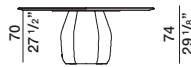

DATASHEET

REGISTERED
DESIGN

IX.2022

DIMENSIONS

round table

ATA01

Ø 160

Ø 63"

ATA02

Ø 180

Ø 70 7/8"

diagram of wood pieces
table top

round table

with Lazy Susan Ø 85 - 33 1/2"

ATA11

Ø 160