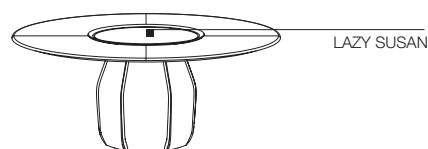

Molteni & C

TECHNICAL INFORMATION

WOOD BASE

Internal structure in metal with cement counterweights. External block made of curved moulded multilayer panels in Beech (*Fagus sylvatica*), covered in veneer of Eucalyptus (*Eucalyptus globulus*) or Oak (*Quercus*).

TABLE TOP

Medium density fibreboard panel covered in wood veneer.

LAZY SUSAN

In folded aluminium sheet veneered in Eucalyptus (*Eucalyptus globulus*) or Oak (*Quercus*).
Hardware for rotation mechanism in different materials.