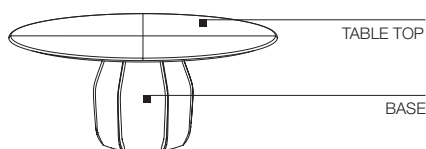

Molteni & C

TECHNICAL INFORMATION

WOOD BASE

Internal structure in metal with cement counterweights. External block made of curved moulded multilayer panels in Beech (*Fagus sylvatica*), covered in veneer of Eucalyptus (*Eucalyptus globulus*) or Oak (*Quercus*).

TABLE TOP

Medium density fibreboard panel covered in wood veneer.

LAZY SUSAN

In folded aluminium sheet veneered in Eucalyptus (*Eucalyptus globulus*) or Oak (*Quercus*).
Hardware for rotation mechanism in different materials.