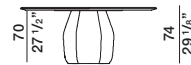

ATA12

Ø 180

Ø 70 7/8"