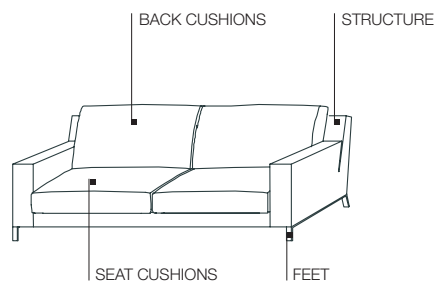

SEAT CUSHIONS (FIBRE)

Shaped polyurethane and polyester fibre insert. 100% cotton cover.

SEAT CUSHIONS (FEATHER)

Shaped polyurethane and sterilized feather insert. 100% cotton cover.

BACK CUSHIONS

Polyester fibre and sterilized feathers. 100% cotton cover.

FEET

Shiny metal with non-slip plastic tips.

REMOVABLE OUTER COVERS

(See attached card, specific for each cover).

AVAILABLE IN FIRE-RESISTANT
VERSION TB117 AND BS5852

Seat depth for structure only, 74 cm
Seat depth with backrest cushion, ~ 60 cm
Feet height 13,5/10 cm (from ground to under seat)