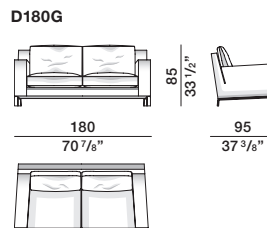

DATASHEET

REGISTERED
DESIGN

2026

moltenigroup.com

Dimensions in centimeters and inches. The right to discontinue and make changes is reserved. This information is based on the latest product information available at the time of printing.

DATASHEET

REGISTERED
DESIGN

2026

DIMENSIONS

Molteni & C

3—
3

armchair

fibre seating

armchair

feather seating

sofa

fibre seating

sofa

feather seating

sofa

fibre seating