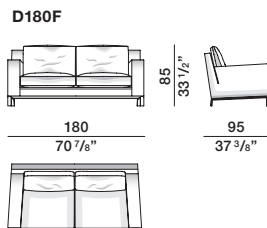

fibre seating

sofa