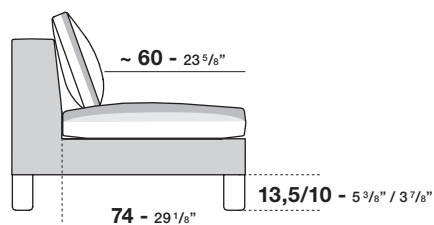

DATASHEET

REGISTERED
DESIGN

2026

moltenigroup.com

Dimensions in centimeters and inches. The right to discontinue and make changes is reserved. This information is based on the latest product information available at the time of printing.

FEET

Shiny metal with non-slip plastic tips.

REMOVABLE OUTER COVERS

(See attached card, specific for each cover).

AVAILABLE IN FIRE-RESISTANT
VERSION TB117 AND BS5852

Seat depth for structure only, 74 cm
Seat depth with backrest cushion, ~ 60 cm
Feet height 13,5/10 cm (from ground to under seat)

DATASHEET

REGISTERED
DESIGN

2026

DIMENSIONS

Molteni & C

3—
3

armchair

fibre seating