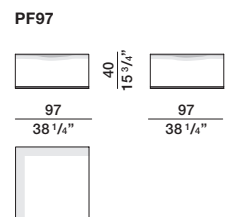

sofa

feather seating

sofa

fibre seating

sofa

feather seating

pouf HI-BRIDGE

DATASHEET

REGISTERED
DESIGN

2026

code	gross weight kg.	volume mc.	packages	code	gross weight kg.	volume mc.	packages
D180F	72	1,732	1	D250G	96	2,37	1
D180G	72	1,732	1	PLF	40	0,816	1
D210F	81	2,005	1	PLG	40	0,816	1
D210G	81	2,005	1	PF97	24	0,518	1
D250F	96	2,37	1				