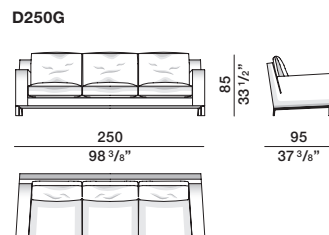

DATASHEET

REGISTERED
DESIGN

2026

moltenigroup.com

Dimensions in centimeters and inches. The right to discontinue and make changes is reserved. This information is based on the latest product information available at the time of printing.

sofa

feather seating

sofa

fibre seating

sofa

feather seating

pouf HI-BRIDGE

DATASHEET