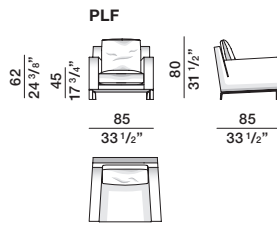

DATASHEET

REGISTERED
DESIGN

2026

moltenigroup.com

Dimensions in centimeters and inches. The right to discontinue and make changes is reserved. This information is based on the latest product information available at the time of printing.

FEET

Shiny metal with non-slip plastic tips.

REMOVABLE OUTER COVERS

(See attached card, specific for each cover).

AVAILABLE IN FIRE-RESISTANT
VERSION TB117 AND BS5852

Seat depth for structure only, 74 cm
Seat depth with backrest cushion, ~ 60 cm
Feet height 13,5/10 cm (from ground to under seat)

DATASHEET

REGISTERED
DESIGN

2026

DIMENSIONS

Molteni & C

3—
3

armchair

fibre seating