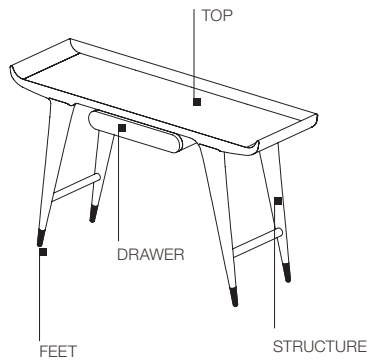

DATASHEET

REGISTERED
DESIGN

IX.2021

D.847.1
WRITING
DESK—
GIO PONTI
1947 / 2021

FINISHES

FINISHES honey stained ash wood FEET satin brass

NOTES
Drawer slide on wooden runners.
No reductions of any kind are possible.

TECHNICAL INFORMATION

STRUCTURE
In solid ash wood (*Fraxinus excelsior*) painted in the specific variant of the product.

FEET
Feet in satin finish brass and floor support in plastic material.

TOP
Composite support in medium density fibreboard panel with external parts in solid ash, covered with an ash wood veneer and painted in this specific product variant.

DRAWER
In solid ash wood (*Fraxinus excelsior*) painted in the specific variant of the product.

DIMENSIONS

writing desk

D.847.1

DATASHEET

REGISTERED
DESIGN

IX.2021