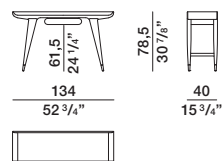

DRAWER
In solid ash wood (*Fraxinus excelsior*) painted in the specific variant of the product.

DIMENSIONS

writing desk

D.847.1

DATASHEET

REGISTERED
DESIGN

IX.2021