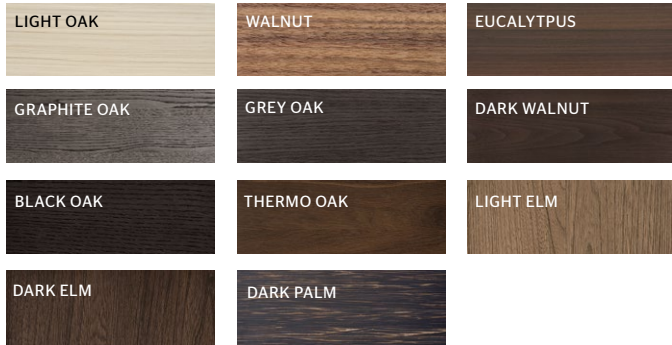

C CUCINE CON MANIGLIA O PROFILO MANIGLIA:

The compensation band is aligned to the checkout.
The compensation band is included in the price.

Molteni & C

Finiture ante

ES WOODS

LX FENIX® NTM

LO, LL, VVA, VAA LACQUERED, GLASS | LACCATI, VETRI

LP LAMINATES | LAMINATI

LSH HYBRID LACQUERED | LACCATI HYBRID

PT LUNAR

LOS SPECIAL METALLIZED LACQUERED | LACCATI SPECIALI