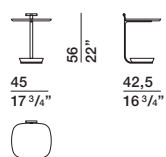

### DATASHEET

REGISTERED  
DESIGN

IX.2020

[moltenigroup.com](http://moltenigroup.com)

Dimensions in centimeters and inches. The right to discontinue and make changes is reserved. This information is based on the latest product information available at the time of printing.

## TECHNICAL INFORMATION

STRUCTURE  
Steel painted pewter colour.

SHELF  
Chipboard panel covered in wood veneer with melamine facing, shaved and painted with anthracite matt lacquer.

COUNTERWEIGHT ON THE GROUND  
Black marquina marble.

## DIMENSIONS

small table

STA1

DATASHEET

REGISTERED  
DESIGN

IX.2020