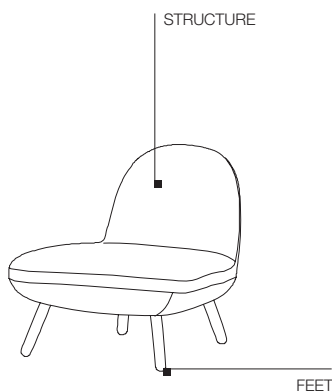

Available in fire-resistant version (TB117 and BS5852).

TECHNICAL INFORMATION

STRUCTURE

Metal frame with elastic straps padded with cold-foam-covered flexible polyurethane. Bonded velveteen lining.

FEET

Solid beechwood. Floor slides in no-slip material.

REMOVABLE OUTER COVERS

(See attached card, specific for each cover).

DIMENSIONS

small armchair

FPO1

DATASHEET

REGISTERED
DESIGN

IX.2018