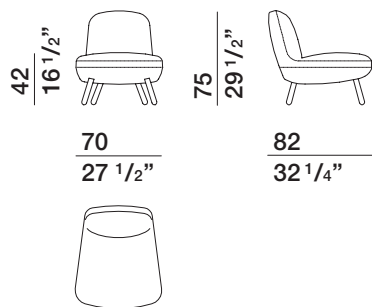

REMOVABLE OUTER COVERS

(See attached card, specific for each cover).

DIMENSIONS

small armchair

FPO1

DATASHEET

REGISTERED
DESIGN

IX.2018