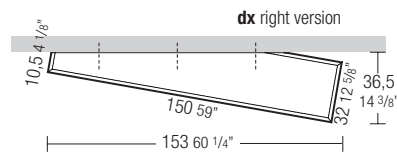

DIMENSIONS

Notes

- ▶ No reductions of any kind are possible.
- ▶ Max load 20 kg evenly distributed.
- ▶ Specify right or left version.

shelf

GM1503 dx-sx

DATASHEET

REGISTERED
DESIGN

IX.2020