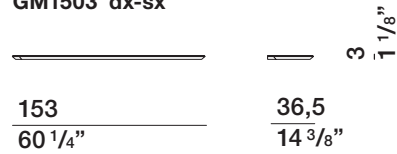

DIMENSIONS

Notes

- ▶ No reductions of any kind are possible.
- ▶ Max load 20 kg evenly distributed.
- ▶ Specify right or left version.

shelf

GM1503 dx-sx

DATASHEET

REGISTERED
DESIGN

IX.2020