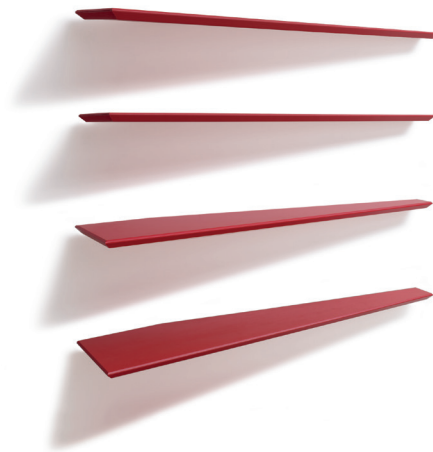

Molteni & C

10°/MENSOLA — RON GILAD 2012

1—
2

Ron Gilad creates lozenge perimeter profile shelves that penetrate the wall, questioning our perception of the walls and turning them into objects to fascinate and conquer us. Shelves with lozenge perimeter profile that penetrate the wall throwing our perception of walls into doubt. MDF covered in different woods, invisible shelf support in zinc-coated metal. Available also in painted colours. It is part of the Ron Gilad Grado° furnishing collection.

DATASHEET

REGISTERED
DESIGN

IX.2020

FINISHES

eucalyptus - grey oak - graphite oak - American walnut - matt lacquered colours in the Molteni range

TECHNICAL INFORMATION

SHELVES

MDF covered with oak (Quercus), American walnut (Juglans nigra), Eucalyptus (Eucalyptus globulus) or painted in colours from the Molteni range. Invisible shelf support in zinc-coated metal.