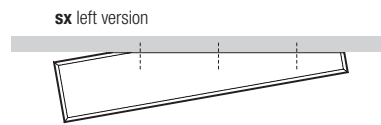

DIMENSIONS

Notes

- ▶ No reductions of any kind are possible.
- ▶ Max load 20 kg evenly distributed.
- ▶ Specify right or left version.

shelf

GM1503 dx-sx

DATASHEET

REGISTERED
DESIGN

IX.2020