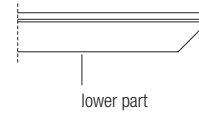

DIMENSIONS

Notes

- ▶ No reductions of any kind are possible.
- ▶ Max load 20 kg evenly distributed.
- ▶ Specify right or left version.

shelf

GM1503 dx-sx

DATASHEET

REGISTERED
DESIGN

IX.2020