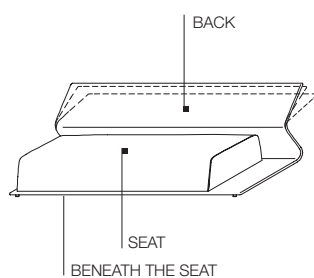

ARM

Interior structure consists of solid Fir frame. Upholstery with mattress in down sections. Cotton cover.

BACK

Cold moulded metal foam frame with shaped polyurethane padding. Cover in velvet.

BENEATH THE SEAT

Base in plywood with velvet cover on lacquered metal frame with support points in non slip plastic material.

REMOVABLE OUTER COVER

(See attached card, specific for each cover).

ADDITIONAL CUSHIONS

Upholstery in polyester and down, 100% cotton cover.

STORAGE UNITS

Lacquered metal sheeting. Upper panel in medium density fibre lacquered in range colours or clad in Oak wood (Quercus) or Elm (Ulmus rubra).

POUCH / POUCH WITH LAMP

In vegetable tanned hide stained in the sample colours.