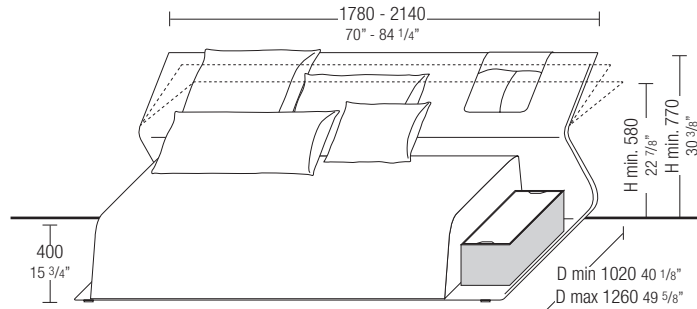

DIMENSIONS

Chaise longue

linear element

W 2140 D 1020/1260 H 580/770

W 84 1/4" D 40 1/8" - 49 5/8" H 22 7/8" - 30 3/8"
full length cushion

W 2140 D 1020/1260 H 580/770

W 84 1/4" D 40 1/8" - 49 5/8" H 22 7/8" - 30 3/8"
cushion W 1780 W 70"

NEL214/A

NEL214/B dx-sx

W 1780 D 1020/1260 H 580/770

W 70" D 40 1/8" - 49 5/8" H 22 7/8" - 30 3/8"
full length cushion

W 1780 D 1020/1260 H 580/770

W 70" D 40 1/8" - 49 5/8" H 22 7/8" - 30 3/8"
cushion W 1440 W 46 3/4"

VII.2016

DIMENSIONS

single cushion

W 500 H 500
W 19 3/4" H 19 3/4"

CU/50

single cushion

W 600 H 600
W 23 5/8" H 23 5/8"

CU/60