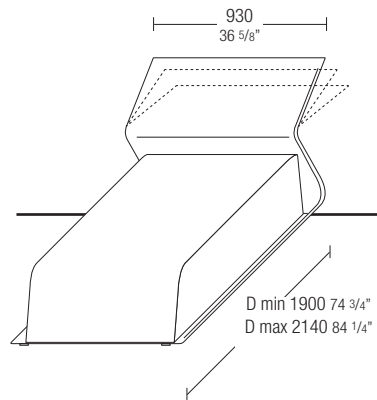

ADDITIONAL
CUSHIONS

ARM

STORAGE UNIT

POUCH

POUCH WITH LAMP

DATASHEET

REGISTERED
DESIGN

VII.2016

DIMENSIONS

Chaise longue

linear element

W 2140 D 1020/1260 H 580/770

W 84 1/4" D 40 1/8" - 49 5/8" H 22 7/8" - 30 3/8"
full length cushion

W 2140 D 1020/1260 H 580/770

W 84 1/4" D 40 1/8" - 49 5/8" H 22 7/8" - 30 3/8"
cushion W 1780 W 70"

NEL214/A

NEL214/B dx-sx

W 1780 D 1020/1260 H 580/770

W 70" D 40 1/8" - 49 5/8" H 22 7/8" - 30 3/8"
full length cushion

W 1780 D 1020/1260 H 580/770

W 70" D 40 1/8" - 49 5/8" H 22 7/8" - 30 3/8"
cushion W 1440 W 46 3/4"

VII.2016

DIMENSIONS

single cushion

W 500 H 500
W 19 3/4" H 19 3/4"

CU/50

single cushion

W 600 H 600
W 23 5/8" H 23 5/8"

CU/60