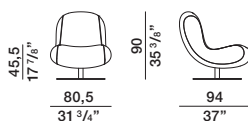

armchair

BPL1