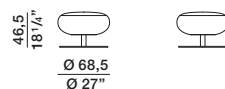

pouf

BPF1

DATASHEET

REGISTERED
DESIGN

2026