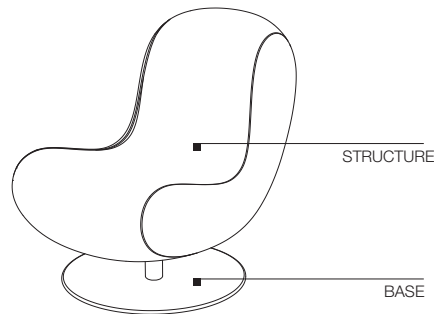

FINISHES

BASE FINISHES
glossy pewter colour

TECHNICAL INFORMATION

INSIDE STRUCTURE

Metal frame.

STRUCTURE PADDING

Flexible cold moulded polyurethane. Cover in bonded cotton-polyester fibre velveteen.

ARMCHAIR SWIVEL BASE

Aluminium disc featuring a central column and a steel fixing plate.

360° swivel motion with automatic return.

Feet in non-slip plastic.

POUF FIXED BASE

Aluminium disc featuring a central column and a steel fixing plate.

REMOVABLE OUTER COVER

(See attached card, specifically for the cover).

ARMCHAIR