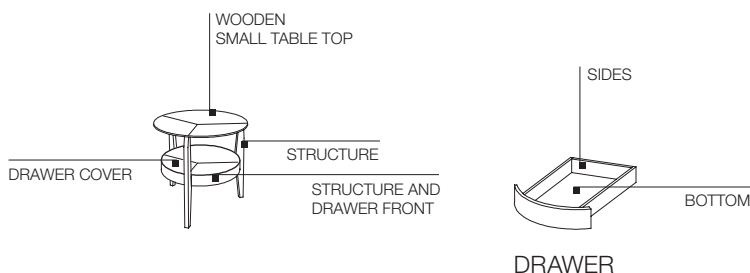

WOODEN SMALL TABLE TOP AND DRAWER COVER

Panel in medium density fibre covered in sliced Oak (Quercus) wood or Eucalyptus (Eucalyptus globulus).

STRUCTURE AND DRAWER FRONT

Curved veneer wood covered in sliced Oak or Eucalyptus.

INSIDE EDGES FOR DRAWER

In solid Oak Eucalyptus stained.

INSIDE BOTTOM FOR DRAWER

Wooden particleboard panel faced with sliced Oak. For the Eucalyptus version this is in Oak stained.

DIMENSIONS

small table with drawer