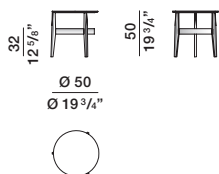

DATASHEET

REGISTERED
DESIGN

2026