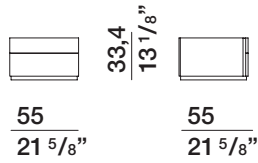

## DATASHEET

REGISTERED  
DESIGN

IX.2018

**DIMENSIONS**

**Notes**

- Standard version comes with partially extractable runners.
- Fully extractable runners on request.

**bedside unit with 2 drawers**

**SCZ2**