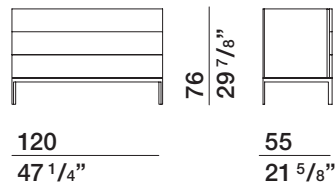

## DATASHEET

REGISTERED  
DESIGN

IX.2018

**DIMENSIONS**

**Notes**

- Standard version comes with partially extractable runners.
- Fully extractable runners on request.

**bedside unit with 2 drawers**

**SCZ2**

**drawer unit with 4 drawers**

**SCZ4**

**drawer unit with 7 drawers**

**SCZ5**

**bedside unit with 2 drawers**

**SCC2**

**drawer unit with 3 drawers**

**SCC3**