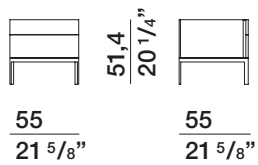

## DATASHEET

REGISTERED  
DESIGN

IX.2018

**DIMENSIONS**

**Notes**

- Standard version comes with partially extractable runners.
- Fully extractable runners on request.

**bedside unit with 2 drawers**

**SCZ2**

**drawer unit with 4 drawers**

**SCZ4**

**drawer unit with 7 drawers**

**SCZ5**

**bedside unit with 2 drawers**

**SCC2**

**drawer unit with 3 drawers**

**SCC3**