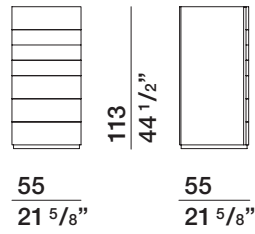

drawer unit with 7 drawers

SCZ5