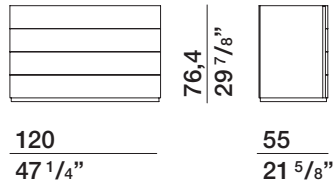

drawer unit with 4 drawers

SCZ4