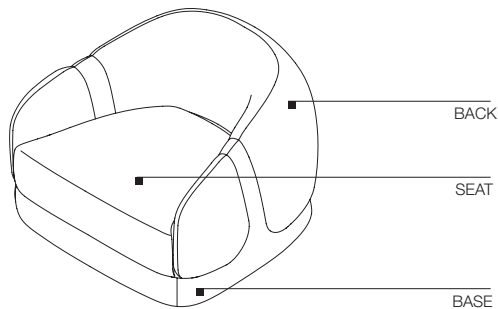

TECHNICAL INFORMATION

SEAT STRUCTURE

Steel frame with elastic bands in cold moulded foam. Cover in bonded cotton-polyester fibre velveteen.

BACK STRUCTURE

Steel frame with structural, rigid, cold-moulded polyurethane inserts.
Cover in bonded cotton-polyester fibre velveteen.

BASE

Rigid polyurethane covered with velveteen bonded with polyester fibre/cotton.

FEET

Adjustable plastic feet.

REMOVABLE OUTER COVER

(See attached card, specifically for the cover).

AVAILABLE IN FIRE-RESISTANT
VERSION TB117 AND BS5852

DIMENSIONS

Notes

The armchair is always produced with a leather-covered base. For the seat and backrest cover, fabrics and leathers from the Molteni collection can be used in the same type/colour variant.

armchair

CPLT1

DATASHEET

REGISTERED
DESIGN

2026