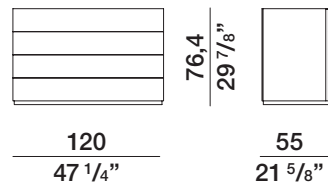

drawer unit with 4 drawers

SCZ4