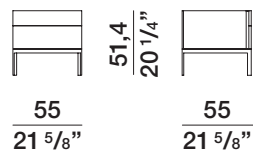

DATASHEET

REGISTERED
DESIGN

IX.2021

moltenigroup.com

Dimensions in centimeters and inches. The right to discontinue and make changes is reserved. This information is based on the latest product information available at the time of printing.

bedside unit with 2 drawers

SCZ2

drawer unit with 4 drawers

SCZ4

drawer unit with 7 drawers

SCZ5

bedside unit with 2 drawers

SCC2