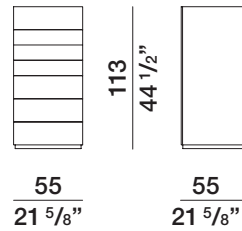

DATASHEET

REGISTERED
DESIGN

IX.2021

moltenigroup.com

Dimensions in centimeters and inches. The right to discontinue and make changes is reserved. This information is based on the latest product information available at the time of printing.

bedside unit with 2 drawers

SCZ2

drawer unit with 4 drawers

SCZ4

drawer unit with 7 drawers

SCZ5

bedside unit with 2 drawers

SCC2