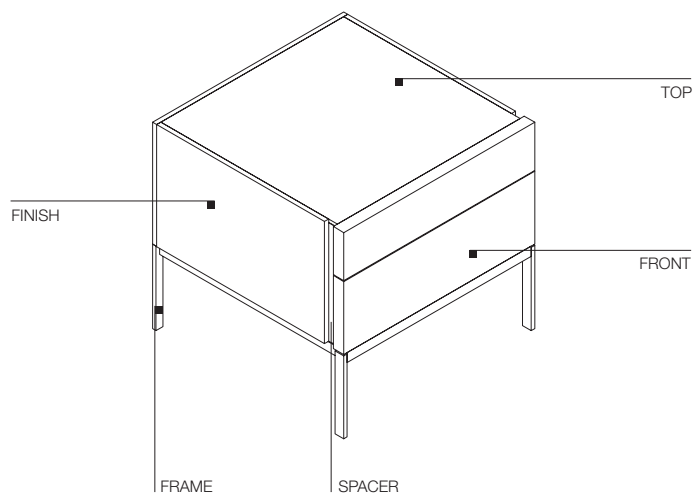

SIDES AND INTERNAL DRAWER BOTTOM

Particleboard panel, coated with melamine resin.

ADJUSTABLE FEET

Non-skid plastic material.

DATASHEET

REGISTERED
DESIGN

IX.2021

DIMENSIONS