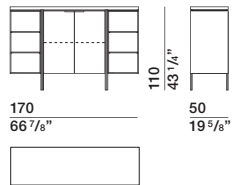

tall cupboards

MI11/17A