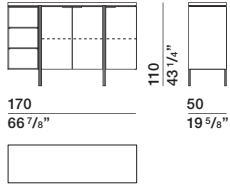

DIMENSIONS

low cupboard

MI08/24A

low cupboards

MI08/24C

MI08/24D

tall cupboards

MI11/17A

MI11/17B

MI11/17C

accessories

**USB or magnetic
rechargeable spotlight**

**Eco Skin bottom
dark brown**

**partition
for flatware
(for upper tray)**

DATASHEET

REGISTERED
DESIGN

IX.2020