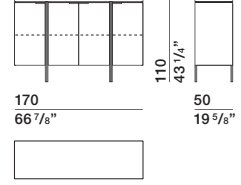

MI11/17C

accessories

**USB or magnetic
rechargeable spotlight**

**Eco Skin bottom
dark brown**

**partition
for flatware
(for upper tray)**

DATASHEET

REGISTERED
DESIGN

IX.2020