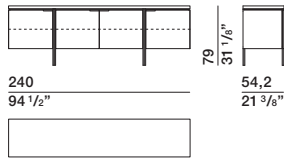

DATASHEET

REGISTERED
DESIGN

IX.2020

DIMENSIONS

low cupboard

MI08/24A

low cupboards

MI08/24C