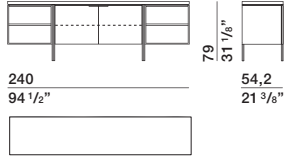

DATASHEET

REGISTERED
DESIGN

IX.2020

DIMENSIONS

low cupboard

MI08/24A

low cupboards

MI08/24C