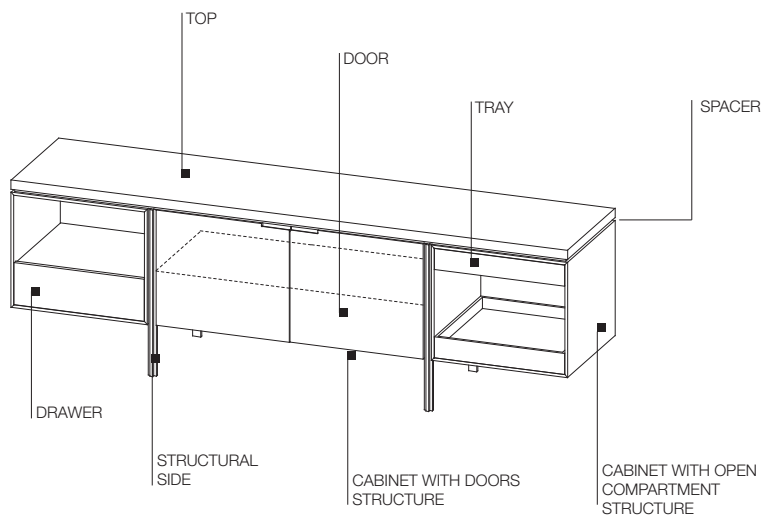

STRUCTURAL SIDE

Chipboard panel covered with melamine facing with legs in painted extruded aluminium.

MARBLE TOP

Pieced marble in the specific finishes for the product with internal melamine-faced chipboard support panel.

SPACER

Chipboard panel covered in melamine facing and edge in eucalyptus wood (*Eucalyptus Globulus*) veneer or walnut (*Juglans Nigra*).

DRAWER AND TRAY

Chipboard panel covered with melamine facing.

Parts covered in artificial leather.