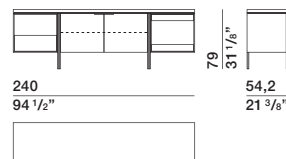

DIMENSIONS

low cupboard

MI08/24A

low cupboards

MI08/24C

MI08/24D

tall cupboards

MI11/17A

MI11/17B

MI11/17C

accessories

**USB or magnetic
rechargeable spotlight**

**Eco Skin bottom
dark brown**

**partition
for flatware
(for upper tray)**

DATASHEET

REGISTERED
DESIGN

IX.2020