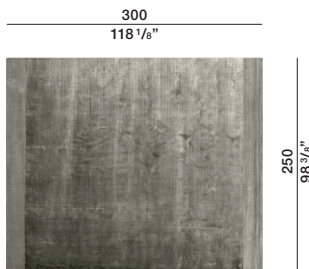

HEM
BY G.T.DESIGN—
PATRICIA
URQUIOLA
2015

TECHNICAL INFORMATION

Hand knotted
Height fleece: cm. 0,6
Density: 86.000 knots/mq.
100% bamboo silk

COLOURS
Sand_Stone

MAINTENANCE
Carpets cleaner - low power

CLEANING
Only professional cleaning water

Customised carpets are available prior feasibility verification by the Molteni Sales Dept.
For round carpets measuring, please calculate the squared diameter.

Molteni & C

2—
2

DIMENSIONS

TAHE02