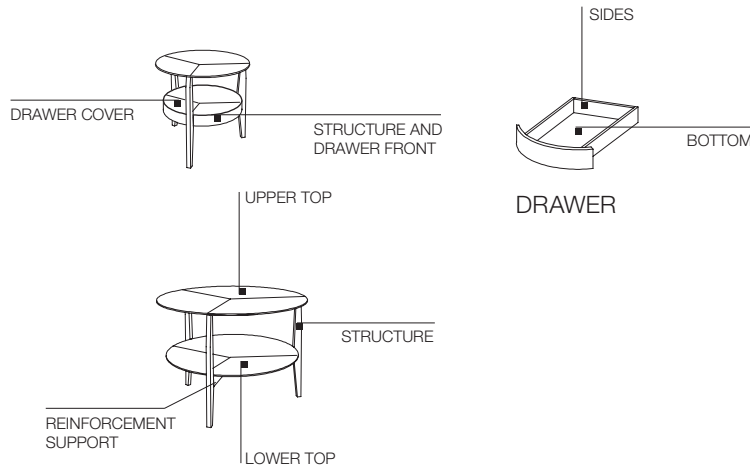

**CRYSTAL LOWER TOP**

Tempered 12 mm crystal, shiny, bevelled, smoked.

**REINFORCEMENT SUPPORT**

4 mm chromed sheet steel.

**INSIDE EDGES FOR DRAWER**

In solid Oak or Eucalyptus stained.

**INSIDE BOTTOM FOR DRAWER**

Wooden particleboard panel faced with sliced Oak. For the Eucalyptus version this is in Oak stained.

**DIMENSIONS**

**small table**

**WTW1**

lower shelf smoked glass    lower shelf wood

Ø 45  
Ø 17 3/4"

**small table**

**WTW2**

lower shelf smoked glass    lower shelf wood

Ø 50  
Ø 19 3/4"

**small table with drawer**

**WTCW2**

lower shelf smoked glass    lower shelf wood

Ø 50  
Ø 19 3/4"

DATASHEET