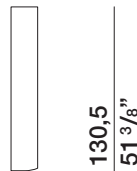

D.950.1G

24,8 8
 9 3/4" 3 1/8"

bookcase

D.357.2

100,5
 39 5/8"

21,2
 8 3/8"

framed mirror

D.950.1F

24,8 8
 9 3/4" 3 1/8"

DATASHEET

REGISTERED
 DESIGN

IX.2020

moltenigroup.com

Dimensions in centimeters and inches. The right to discontinue and make changes is reserved. This information is based on the latest product information available at the time of printing.