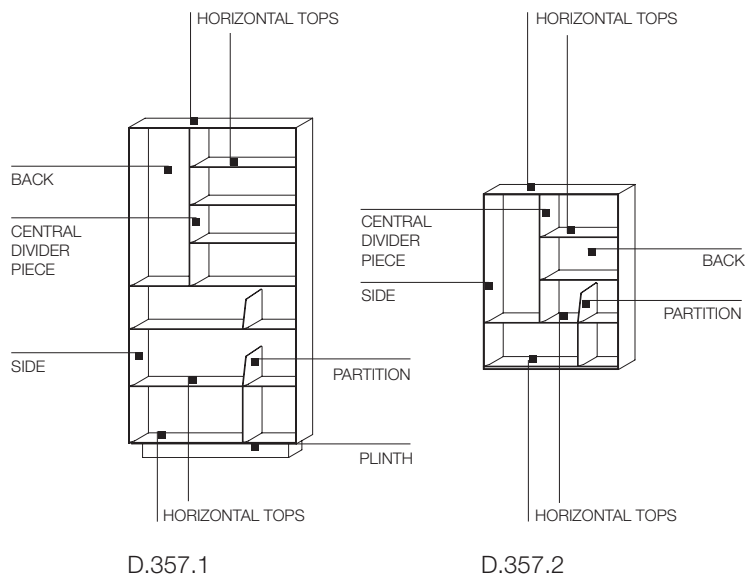

FINISHES

Made from shaped multi-layered material with elm veneer, partly with natural transparent finish, partly hand-painted in white.

NOTES

The bookcases can be enhanced by the addition of a framed mirror from the collection D.950.1 (optional).

TECHNICAL INFORMATION

SIDE, CENTRAL DIVIDER PIECE, HORIZONTAL TOPS

Panel in multi-layer poplar (*Populus alba*) with sliced elm veneer (*Ulmus rubra*). White parts are hand brush painted in acrylic.

BACK

Panel in poplar plywood with a frame in multi-layer poplar. Hand brush painted in white acrylic.

PLINTH

Frame in a multi-layer poplar panel. Hand brush painted in white acrylic.

PARTITION

Medium density fibreboard panel. Hand brush painted in white acrylic.

WALL MOUNTED PANEL

Medium density fibreboard panel with melamine finish. Strips in multi-layer poplar. Hand brush painted in white acrylic.

DATASHEET

REGISTERED
DESIGN

IX.2020