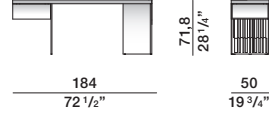

writing desk

SCR2 dx-sx

left version SX