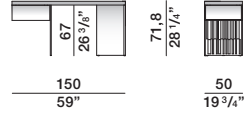

DIMENSIONS

writing desk

SCR1 dx-sx

left version SX