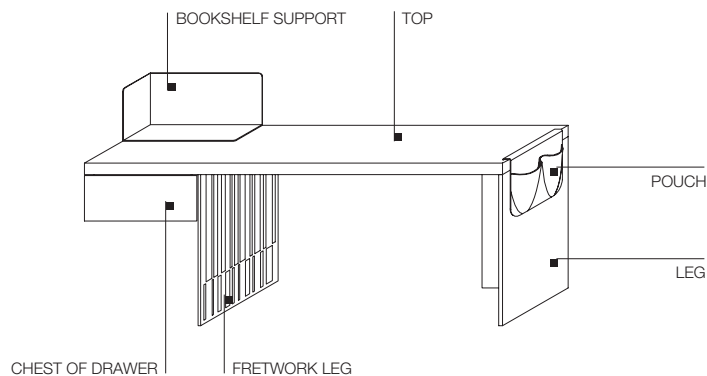

NOTES

The pouch cannot be added later, but must be ordered along with the desk.

TECHNICAL INFORMATION

FRETWORK LEG

Panel composed of a central section in phenolic HPL laminate with exterior sheet aluminium 1 mm thick painted in the colours of the "Molteni Range". Feet in plastic material.

POUCH

In vegetable tanned hide stained in the sample colours.

BOOKSHELF SUPPORT

Folded sheet aluminium 1 mm thick painted in the colours of the "Molteni Range".

CHEST OF DRAWER

Wood particleboard with melamine facing painted in the colours of the "Molteni Range".

TRAY DRAWER

Wood particleboard with melamine facing.

DATASHEET

REGISTERED
DESIGN

2026

DIMENSIONS

writing desk

SCR1 dx-sx