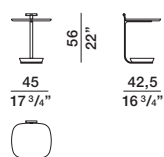

2—
2

TECHNICAL INFORMATION

STRUCTURE
Steel painted pewter colour.

SHELF
Chipboard panel covered in wood veneer with melamine facing, shaved and painted with anthracite matt lacquer.

COUNTERWEIGHT ON THE GROUND
Black marquina marble.

DIMENSIONS

small table

STA1

DATASHEET

REGISTERED
DESIGN

IX.2021