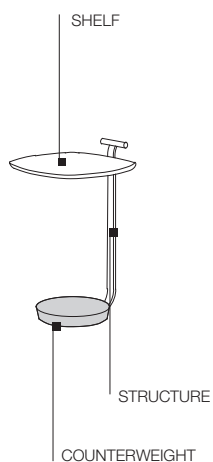

2—
2

TECHNICAL INFORMATION

STRUCTURE
Steel painted pewter colour.

SHELF
Chipboard panel covered in wood veneer with melamine facing, shaved and painted with anthracite matt lacquer.

COUNTERWEIGHT ON THE GROUND
Black marquina marble.

DIMENSIONS

small table

STA1

DATASHEET

REGISTERED
DESIGN

IX.2021