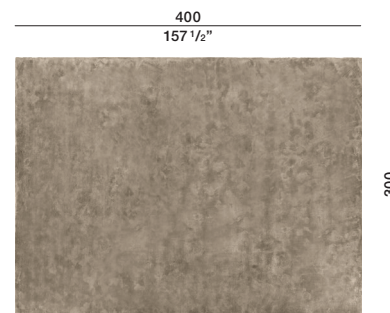

TECHNICAL INFORMATION

Height fleece: cm 1,8
Density: 6kg/mq
Structure: hand-tufted
100% Tencel

COLOURS

Dove grey_Taupe_Anthracite_Cream_Petroleum blue_Bordeaux

MAINTENANCE

Vacuum cleaner, at least 1200W

CLEANING

Recommended professional cleaning

Customised carpets are available prior feasibility verification by the Molteni Sales Dept.

Molteni & C

2—
2

DIMENSIONS

TAPA02

Dove grey

Taupe

Anthracite

Cream

Petroleum blue

Bordeaux

DATASHEET

REGISTERED
DESIGN

IX.2021