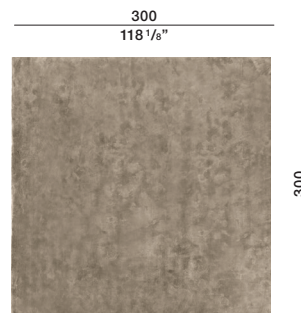

TECHNICAL INFORMATION

Height fleece: cm 1,8
Density: 6kg/mq
Structure: hand-tufted
100% Tencel

COLOURS

Dove grey_Taupe_Anthracite_Cream_Petroleum blue_Bordeaux

MAINTENANCE

Vacuum cleaner, at least 1200W

CLEANING

Recommended professional cleaning

Customised carpets are available prior feasibility verification by the Molteni Sales Dept.

Molteni & C

2—
2

DIMENSIONS

TAPA01