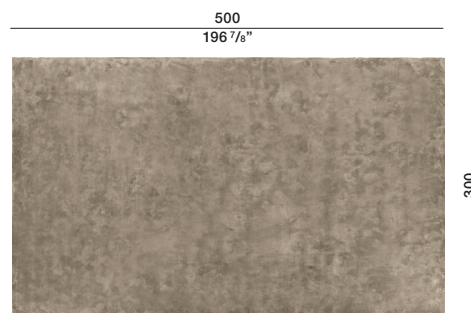

TECHNICAL INFORMATION

Height fleece: cm 1,8
Density: 6kg/mq
Structure: hand-tufted
100% Tencel

COLOURS

Dove grey_Taupe_Anthracite_Cream_Petroleum blue_Bordeaux

MAINTENANCE

Vacuum cleaner, at least 1200W

CLEANING

Recommended professional cleaning

Customised carpets are available prior feasibility verification by the Molteni Sales Dept.

Molteni & C

2—
2

DIMENSIONS

TAPA03

Dove grey

Taupe

Anthracite

Cream

Petroleum blue

Bordeaux

DATASHEET

REGISTERED
DESIGN

IX.2021