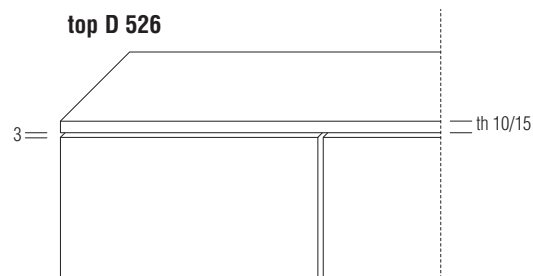

th 22 mm with profile

- wooden / glass door
- wooden / glass drawer
- TAPE compartment

th 35 mm

- wooden drawer
- TAPE compartment

th 35 mm frame

- glass door
- Eco Skin door

top D 526

- 10 mm th. wood
- 10 mm th. coloured glass
- 10 mm th. etched coloured glass
- 15 mm th. marble