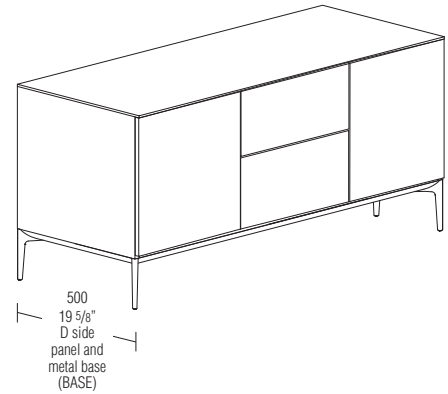

with metal base H 190 (BASE)