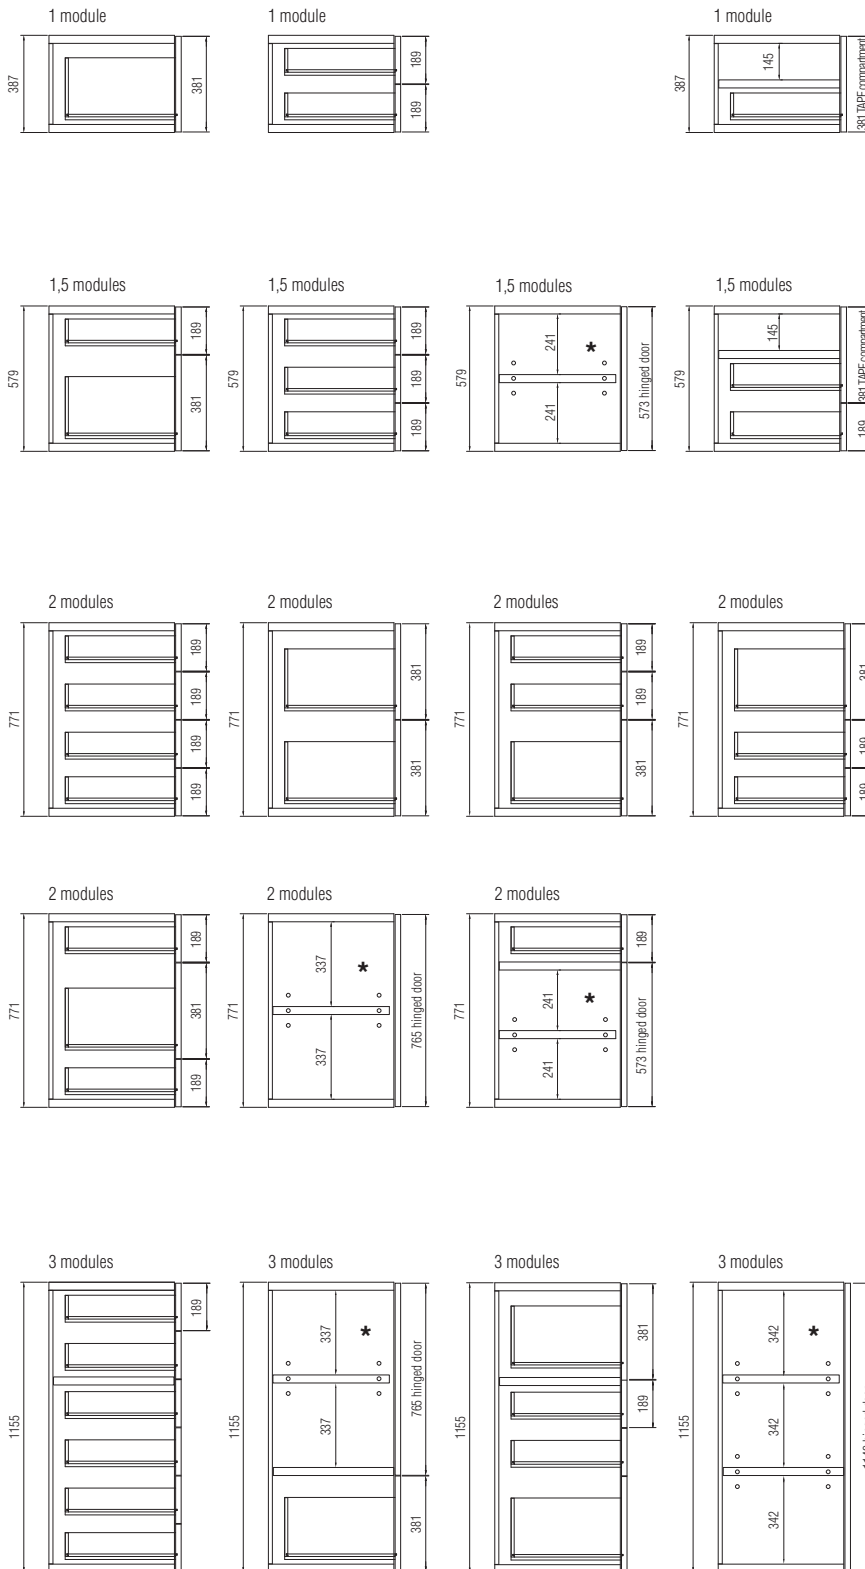

DATASHEET

REGISTERED
DESIGN

IX.2021

MODULARITY

Measurements

Side panel th 16 mm (5/8")
Central partition th 32 mm (1 1/4")

Internal module widths:
448 - 608 - 928 - 1248 mm
17 5/8" - 23 7/8" - 36 1/2" - 49 1/8"

Floor heights (without top):
436 - 628 - 820 - 1204 mm
17 1/8" - 24 3/4" - 32 1/4" - 47 3/8"

Heights with BASE (without top):
577 - 769 - 961 - 1345 mm
22 3/4" - 30 1/4" - 37 7/8" - 53"

Structure depth 500 mm (19 5/8") :
Depth with front th 22 (7/8") = 526 mm (20 3/4")
Depth with front th 35 = 539 mm (21 1/4")

Modular heights and depths for floor elements with metal base H 190 (BASE)

DATASHEET

REGISTERED
DESIGN

IX.2021

MODULARITY

Molteni & C

3—
5

* movable internal shelf +/- 64 mm as standard

components

32 mm th. structure and plinth											
back panels											
tops											
door opening th. 35 mm (drawers)											
doors / external drawers with pressure opening th 22 mm											
door frame glass th. 35 mm	profile										
	glass										
door frame Eco Skin th. 35 mm	profile										
	Eco Skin										
door with profile th. 22 mm	profile										
	panel										
metal base (BASE)											