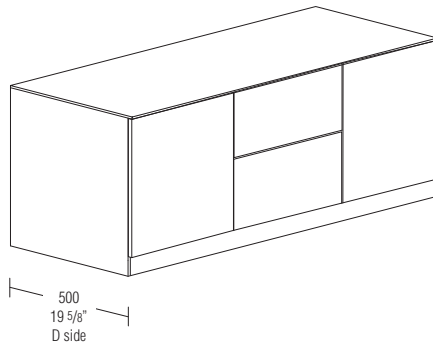

FINISHES

with plinth H 76