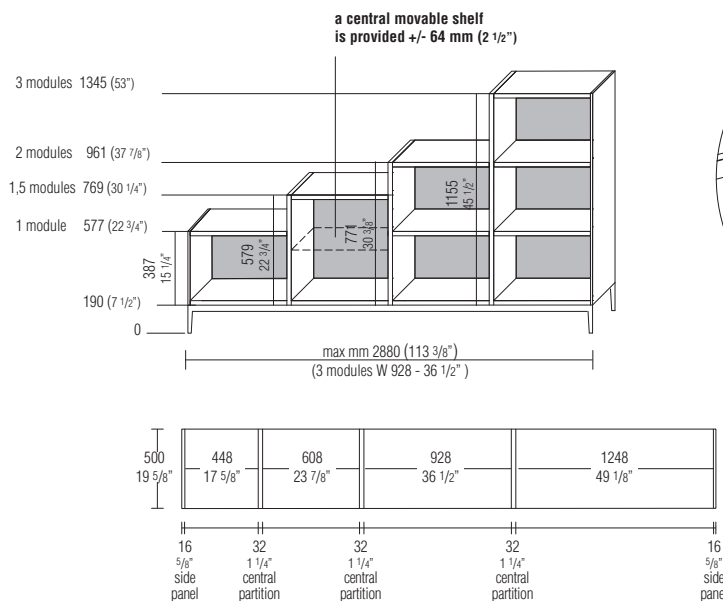

DATASHEET

REGISTERED
DESIGN

IX.2021

MODULARITY

Measurements

Side panel th 16 mm (5/8")
Central partition th 32 mm (1 1/4")

Internal module widths:
448 - 608 - 928 - 1248 mm
17 5/8" - 23 7/8" - 36 1/2" - 49 1/8"

Floor heights (without top):
436 - 628 - 820 - 1204 mm
17 1/8" - 24 3/4" - 32 1/4" - 47 3/8"

Heights with BASE (without top):
577 - 769 - 961 - 1345 mm
22 3/4" - 30 1/4" - 37 7/8" - 53"

Structure depth 500 mm (19 5/8") :
Depth with front th 22 (7/8") = 526 mm (20 3/4")
Depth with front th 35 = 539 mm (21 1/4")

The plinth is supplied in one piece up to max. length 3808 mm (149 7/8").

We do not recommend sideboards with open compartments.

Molteni & C

2—
5

Modular heights and depths for floor elements with plinth H 76

Modular heights and depths for floor elements with metal base H 190 (BASE)

DATASHEET

REGISTERED
DESIGN

IX.2021

MODULARITY

Molteni & C

3—
5

* movable internal shelf +/- 64 mm as standard