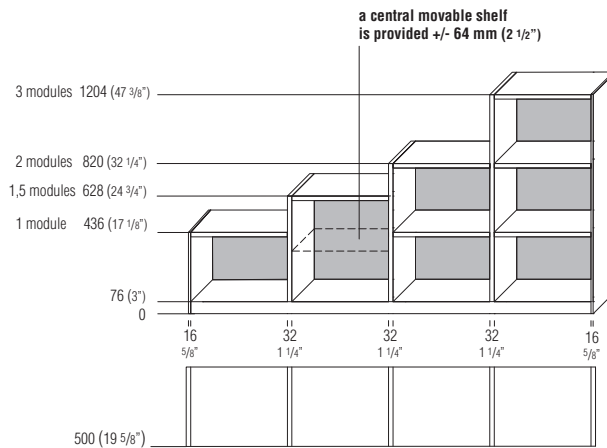

DATASHEET

REGISTERED
DESIGN

IX.2021

MODULARITY

Measurements

Side panel th 16 mm (5/8")
Central partition th 32 mm (1 1/4")

Internal module widths:
448 - 608 - 928 - 1248 mm
17 5/8" - 23 7/8" - 36 1/2" - 49 1/8"

Floor heights (without top):
436 - 628 - 820 - 1204 mm
17 1/8" - 24 3/4" - 32 1/4" - 47 3/8"

Heights with BASE (without top):
577 - 769 - 961 - 1345 mm
22 3/4" - 30 1/4" - 37 7/8" - 53"

Structure depth 500 mm (19 5/8") :
Depth with front th 22 (7/8") = 526 mm (20 3/4")
Depth with front th 35 = 539 mm (21 1/4")

Notes

Width reductions are possible for the frame and wooden hinged doors with th. 22 (7/8")

Max. composition length with base mm 2880 (113 3/8") (3 modules W 928 - 36 1/2").

Compositions with height changes are not possible.

The plinth is supplied in one piece up to max. length 3808 mm (149 7/8").

We do not recommend sideboards with open compartments.

Molteni & C

2—
5

Modular heights and depths for floor elements with plinth H 76