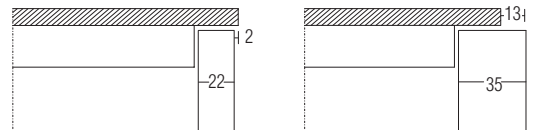

th 22 mm with profile

- wooden / glass door
- wooden / glass drawer
- TAPE compartment

th 35 mm

- wooden drawer
- TAPE compartment

th 35 mm frame

- glass door
- Eco Skin door

top D 526

- 10 mm th. wood
- 10 mm th. coloured glass
- 10 mm th. etched coloured glass
- 15 mm th. marble