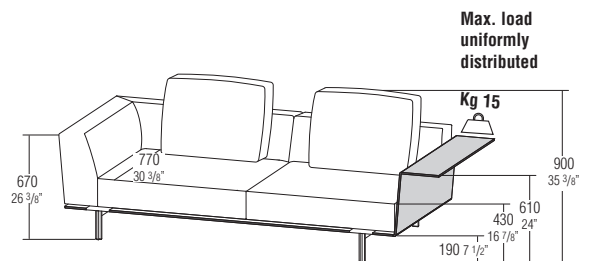

When ordering

Specify the type of backrest.

Available in fire-resistant version (TB117 and BS5852) for a 10% surcharge.

Molteni & C

3—
9

Suggested configurations

Measurement details

Example of compositions