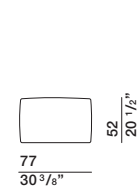

back cushion

CS77