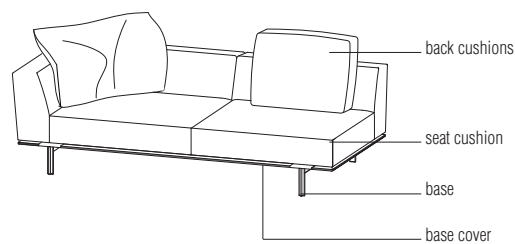

When ordering

Specify the type of backrest.

Available in fire-resistant version (TB117 and BS5852) for a 10% surcharge.

Molteni & C

3—
9

Suggested configurations

Measurement details

Example of compositions