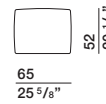

back cushion
CS65