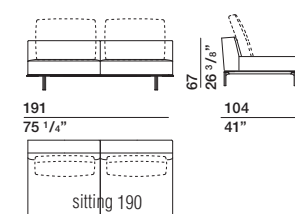

central element

CN191A CN191B