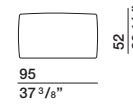

back cushion
CS95