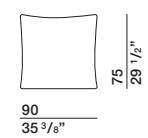

ornamental cushion

PCU90/75

DATASHEET

REGISTERED
DESIGN

IX.2019