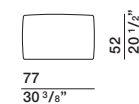

back cushion

CS77