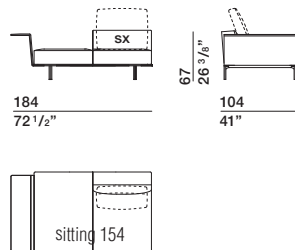

DIMENSIONS

central element

CN155A CN155B

island with armrest

IB220A dx-sx IB220B dx-sx

island with armrest

IB184A dx-sx IB184B dx-sx

chaise longue