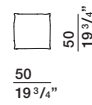

ornamental cushions

single cushion

CU/50