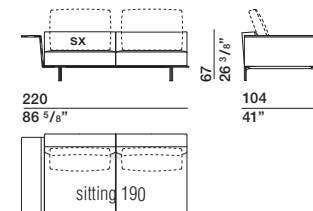

end element with armrest

TB220A dx-sx TB220B dx-sx