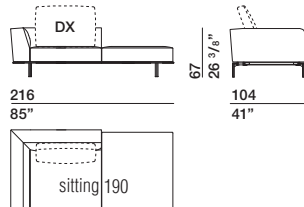

back cushion

CS65

back cushion

CS77

ornamental cushion

PCU90/75

back cushion

CS77

back cushion

CS95

ornamental cushion

PCU90/75

back cushion

CS65

back cushion

CS77

ornamental cushion

PCU90/75

back cushion

CS77

back cushion

CS95

ornamental cushion

PCU90/75

DATASHEET

REGISTERED
DESIGN

IX.2019