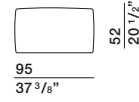

back cushion

CS95