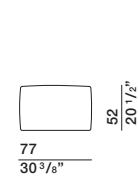

back cushion

CS77