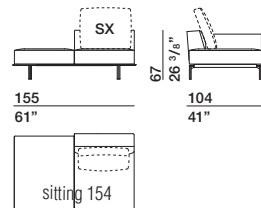

PCU90/75

DATASHEET

REGISTERED
DESIGN

IX.2019

DIMENSIONS

end element with armrest

TC220A dx-sx TC220B dx-sx

chaise longue

CL180A dx-sx CL180B dx-sx

end element with armrest

TC184A dx-sx TC184B dx-sx

island

IS191A dx-sx IS191B dx-sx

island

IS155A dx-sx IS155B dx-sx

back cushion