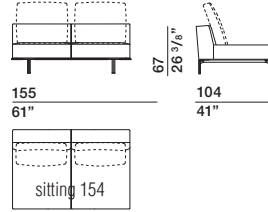

DIMENSIONS

central element

CN155A CN155B

island with armrest

IB220A dx-sx IB220B dx-sx

island with armrest

IB184A dx-sx IB184B dx-sx

chaise longue