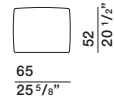

back cushion

CS65