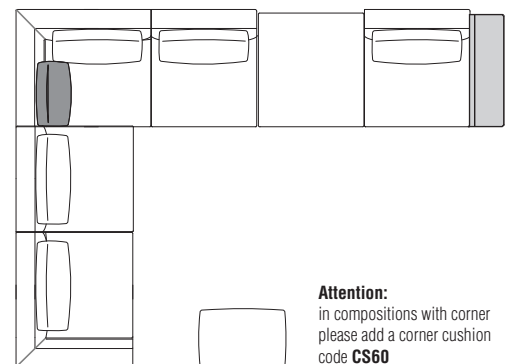

When ordering

Specify the type of backrest.

Available in fire-resistant version (TB117 and BS5852) for a 10% surcharge.

Molteni & C

3—
9

Suggested configurations

Measurement details

Example of compositions