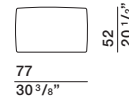

back cushion

CS77