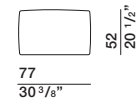

back cushion

CS77