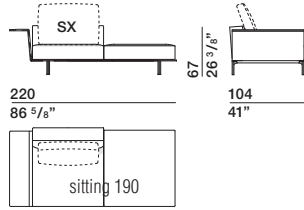

PCU90/75

DATASHEET

REGISTERED
DESIGN

IX.2019

DIMENSIONS

end element with armrest

TC220A dx-sx TC220B dx-sx

chaise longue