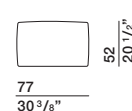

back cushion

CS77