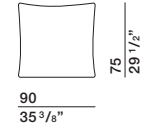

ornamental cushion

PCU90/75