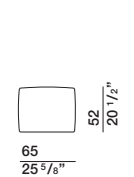

back cushion

CS65