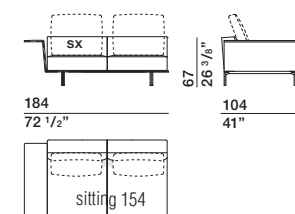

end element with armrest

TB184A dx-sx TB184B dx-sx