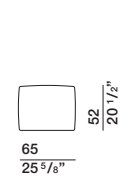

back cushion

CS65