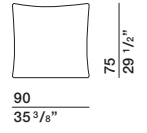

ornamental cushion

PCU90/75