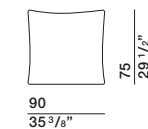

ornamental cushion

PCU90/75