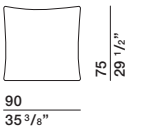

ornamental cushion
PCU90/75