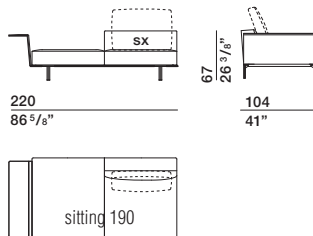

DIMENSIONS

central element

CN155A CN155B

island with armrest

IB220A dx-sx IB220B dx-sx

island with armrest

IB184A dx-sx IB184B dx-sx

chaise longue