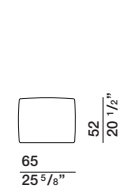

back cushion

CS65