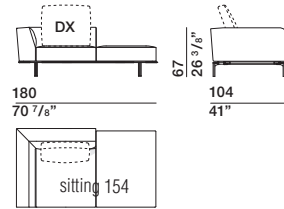

end element with armrest

TC184A dx-sx TC184B dx-sx