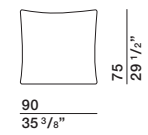

ornamental cushion

PCU90/75