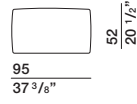

back cushion

CS95