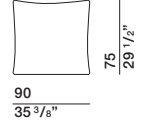

ornamental cushion

PCU90/75