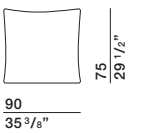

ornamental cushion
PCU90/75

DATASHEET

REGISTERED
DESIGN

IX.2019