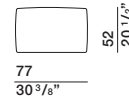

back cushion

CS77