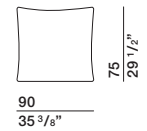

ornamental cushion
PCU90/75