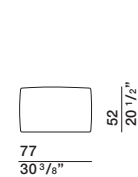

back cushion

CS77