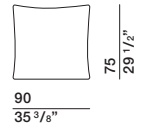

ornamental cushion

PCU90/75