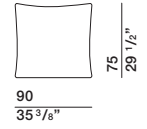

ornamental cushion
PCU90/75