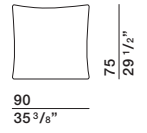

ornamental cushion

PCU90/75

DATASHEET

REGISTERED
DESIGN

IX.2019