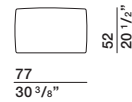

back cushion

CS77