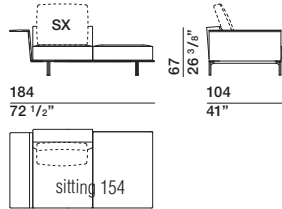

island

IS191A dx-sx IS191B dx-sx