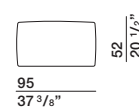

back cushion

CS95