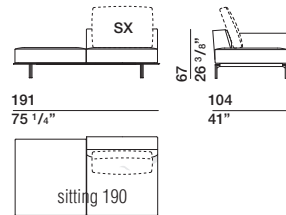

PCU90/75

DATASHEET

REGISTERED
DESIGN

IX.2019

DIMENSIONS

end element with armrest

TC220A dx-sx TC220B dx-sx

chaise longue

CL180A dx-sx CL180B dx-sx

end element with armrest

TC184A dx-sx TC184B dx-sx

island

IS191A dx-sx IS191B dx-sx

island

IS155A dx-sx IS155B dx-sx

back cushion