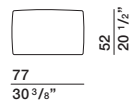

back cushion

CS77