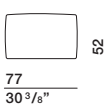

back cushion
CS77