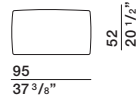

back cushion

CS95