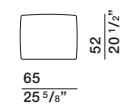

back cushion

CS65