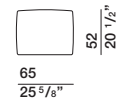

back cushion

CS65