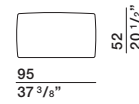

back cushion

CS95