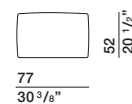

back cushion

CS77