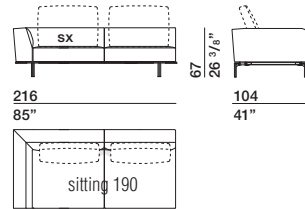

PCU90/75

DATASHEET

REGISTERED
DESIGN

IX.2019

DIMENSIONS

end element

TR216A dx-sx TR216B dx-sx

back cushion