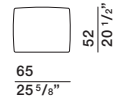

back cushion

CS65