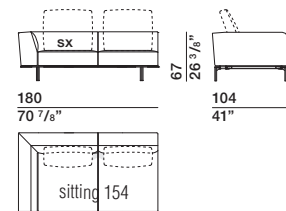

end element

TR180A dx-sx TR180B dx-sx