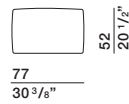

back cushion

CS77