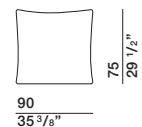

ornamental cushion

PCU90/75

DATASHEET

REGISTERED
DESIGN

IX.2019