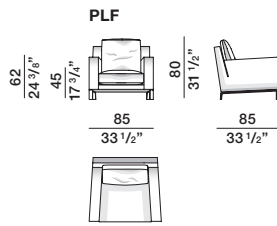

Feet height 13,5/10 cm (from ground to under seat)

## DATASHEET

REGISTERED  
DESIGN

IX.2021

**DIMENSIONS**

Molteni & C

3—  
3

**armchair**

**fibre seating**

**armchair**

**feather seating**

**sofa**

**fibre seating**

**sofa**

**feather seating**

**sofa**

**fibre seating**