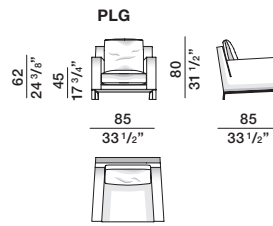

Feet height 13,5/10 cm (from ground to under seat)

## DATASHEET

REGISTERED  
DESIGN

IX.2021

**DIMENSIONS**

Molteni & C

3—  
3

**armchair**

**fibre seating**

**armchair**

**feather seating**

**sofa**

**fibre seating**

**sofa**

**feather seating**

**sofa**

**fibre seating**