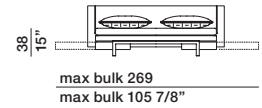

REMOVABLE OUTER COVERS

(See attached card, specific for each cover).

DATASHEET

REGISTERED
DESIGN

IX.2018

DIMENSIONS

sofa-bed

ODL180

sofa version

bed version

mattress W 160 D 200 H 11 W 62" D 78 3/4" H 4 3/8"

Molteni & C

3—
3

sofa-bed

ODL200

sofa version