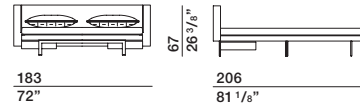

REMOVABLE OUTER COVERS

(See attached card, specific for each cover).

DATASHEET

REGISTERED
DESIGN

IX.2018

DIMENSIONS

sofa-bed

ODL180

sofa version

bed version

mattress W 160 D 200 H 11 W 62" D 78 3/4" H 4 3/8"

Molteni & C

3—
3

sofa-bed

ODL200

sofa version