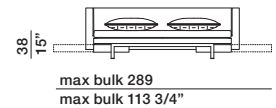

additional cushions

1 quilted side