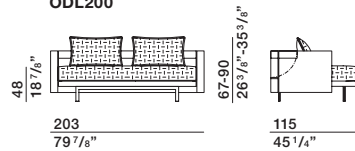

DATASHEET

REGISTERED
DESIGN

IX.2018

moltenigroup.com

Dimensions in centimeters and inches. The right to discontinue and make changes is reserved. This information is based on the latest product information available at the time of printing.

REMOVABLE OUTER COVERS

(See attached card, specific for each cover).

DATASHEET

REGISTERED
DESIGN

IX.2018

DIMENSIONS

sofa-bed

ODL180

sofa version

bed version

mattress W 160 D 200 H 11 W 62" D 78 3/4" H 4 3/8"

Molteni & C

3—
3

sofa-bed

ODL200

sofa version

bed version

mattress W 180 D 200 H 11 W 70 7/8" D 78 3/4" H 4 3/8"

additional cushions

1 quilted side

single cushion

OCU80/80

single cushion

OCU60/60