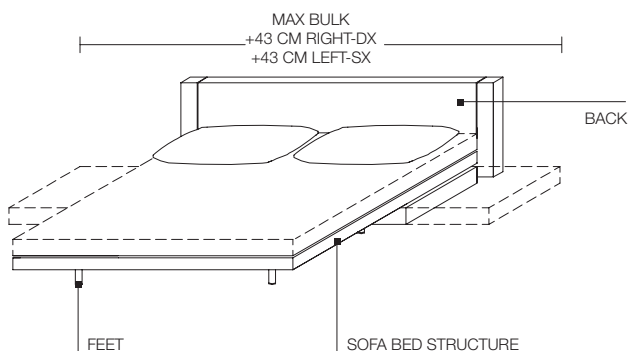

REMOVABLE OUTER COVERS

(See attached card, specific for each cover).

DATASHEET

REGISTERED
DESIGN

IX.2018

DIMENSIONS

sofa-bed

ODL180