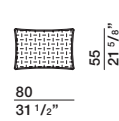

single cushion (pillow)

OCU70/40

DATASHEET

REGISTERED
DESIGN

IX.2018