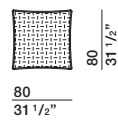

DATASHEET

REGISTERED
DESIGN

IX.2018

moltenigroup.com

Dimensions in centimeters and inches. The right to discontinue and make changes is reserved. This information is based on the latest product information available at the time of printing.

sofa version

bed version

mattress W 160 D 200 H 11 W 62" D 78 3/4" H 4 3/8"

Molteni & C

3—
3

sofa-bed

ODL200

sofa version

bed version

mattress W 180 D 200 H 11 W 70 7/8" D 78 3/4" H 4 3/8"

additional cushions

1 quilted side

single cushion

OCU80/80

single cushion

OCU60/60