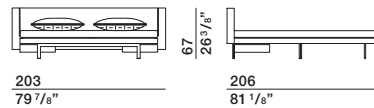

REMOVABLE OUTER COVERS

(See attached card, specific for each cover).

DATASHEET

REGISTERED
DESIGN

IX.2018

DIMENSIONS

sofa-bed

ODL180

sofa version

bed version

mattress W 160 D 200 H 11 W 62" D 78 3/4" H 4 3/8"

Molteni & C

3—
3

sofa-bed

ODL200

sofa version