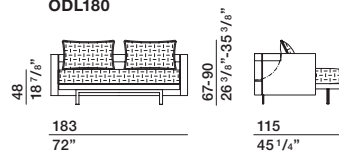

DATASHEET

REGISTERED
DESIGN

IX.2018

moltenigroup.com

Dimensions in centimeters and inches. The right to discontinue and make changes is reserved. This information is based on the latest product information available at the time of printing.

REMOVABLE OUTER COVERS

(See attached card, specific for each cover).

DATASHEET

REGISTERED
DESIGN

IX.2018

DIMENSIONS

sofa-bed

ODL180

sofa version

bed version

mattress W 160 D 200 H 11 W 62" D 78 3/4" H 4 3/8"

Molteni & C

3—
3

sofa-bed

ODL200

sofa version