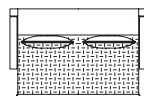

REMOVABLE OUTER COVERS

(See attached card, specific for each cover).

DATASHEET

REGISTERED
DESIGN

IX.2018

DIMENSIONS

sofa-bed

ODL180

sofa version

bed version

mattress W 160 D 200 H 11 W 62" D 78 3/4" H 4 3/8"

Molteni & C

3—
3

sofa-bed

ODL200

sofa version