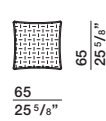

DATASHEET

REGISTERED
DESIGN

IX.2018

moltenigroup.com

Dimensions in centimeters and inches. The right to discontinue and make changes is reserved. This information is based on the latest product information available at the time of printing.

sofa version

bed version

mattress W 160 D 200 H 11 W 62" D 78 3/4" H 4 3/8"

Molteni & C

3—
3

sofa-bed

ODL200

sofa version

bed version

mattress W 180 D 200 H 11 W 70 7/8" D 78 3/4" H 4 3/8"

additional cushions

1 quilted side

single cushion

OCU80/80

single cushion

OCU60/60