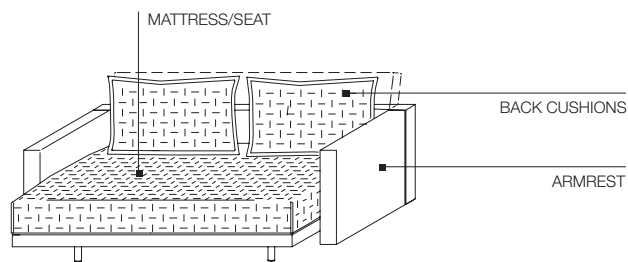

SOFA BED STRUCTURE

Painted steel with pivot movement and gas springs.

BACK AND ARMREST STRUCTURE

Frame made of solid fir (Picea abies) and chipboard.

STRUCTURE PADDING

High capacity variable density foam polyurethane. Light velvet cover.

FEET

Painted steel with plastic wheels on the front section.

MATTRESS/SEAT

Polyurethane of different densities and non-allergic polyester fibre. 100% cotton cover.

BACK CUSHIONS

Down and polyester-filled compartments. 100% cotton cover.

REMOVABLE OUTER COVERS

(See attached card, specific for each cover).

DATASHEET

REGISTERED
DESIGN

IX.2018

DIMENSIONS

sofa-bed

ODL180