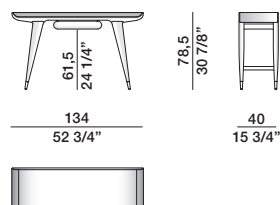

DRAWER

In solid ash wood (*Fraxinus excelsior*) painted in the specific variant of the product.

Molteni & C

2—
2

DIMENSIONS

writing desk

D.847.1

DATASHEET

REGISTERED
DESIGN

IX.2021

moltenigroup.com

Dimensions in centimeters and inches. The right to discontinue and make changes is reserved. This information is based on the latest product information available at the time of printing