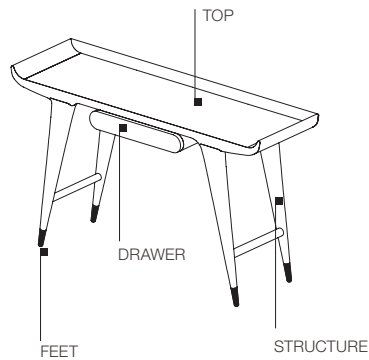

TECHNICAL INFORMATION

STRUCTURE

In solid ash wood (*Fraxinus excelsior*) painted in the specific variant of the product.

FEET

Feet in satin finish brass and floor support in plastic material.

TOP

Composite support in medium density fibreboard panel with external parts in solid ash, covered with an ash wood veneer and painted in this specific product variant.

DRAWER

In solid ash wood (*Fraxinus excelsior*) painted in the specific variant of the product.

Molteni & C

2—
2

DIMENSIONS

writing desk

D.847.1

DATASHEET